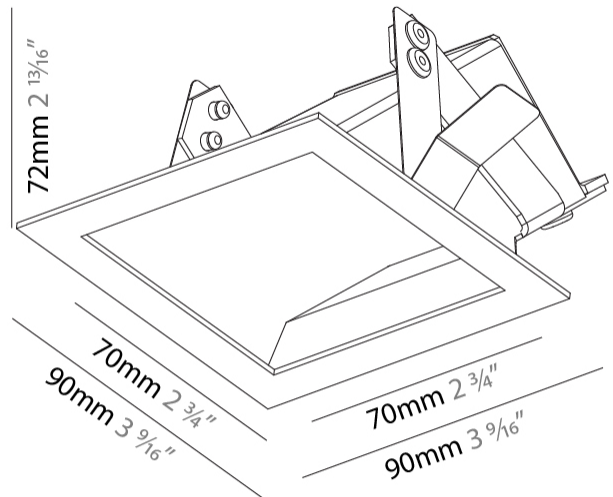

GENERAL

Series: Delight
Subseries: Delight Gooo!
Partner: Prolicht
Division: Architectural
Installation: Recessed
Product Type: Step Light
Mounting Location: Wall
Light Distribution: Asymmetric

PHYSICAL

Shape: Square
Length (mm): 90
Length (in): 3 9/16
Height (mm): 90
Depth (mm): 72
Height (in): 3 9/16
Depth (in): 2 13/16
Ceiling Thickness (mm): 10 / 12.5 / 15
Ceiling Thickness (in): 3/8 or 1/2 or 9/16
Min. Recessing Depth (mm): 15
Min. Recessing Depth (in): 9/16
Weight (kg): 0.3
Weight (lbs): 0.66
Fixture Finish: SSR / BKV / CWI / CRY / HAB / UFT / ITA / RUA / FTG / MYG / LOD / PUS / FRO / FUP / KIA / POP / BLS / SPG / MEY / GOH / CHC / COM / ABZ / JAG / OBR / MOS / ROR
Fixture Material: Aluminum

ELECTRICAL

Lamp Type: LED (Zhaga Standard)
Input Wattage (W): 2.2
Total Output Wattage (W): 2
Dimming: Non-Dimming / Phase Dimming (120Vac only) / 0-10V Dimming
Driver Included: No
Driver Location: Remote
Driver Type: Constant Current - Universal
Driver Class: Class 2
Input Voltage (V): 120 - 277
Constant Current (MA): 700

LED

Number of LEDs: 1
Color Temperature (°K): 2700 / 3000 / 4000
Max. Delivered Lumen (lm): 50
CRI: >90 CRI
Lamp Life (hrs): 50000

OPTICAL

RATINGS AND CERTIFICATIONS

Certified By: Certified for North American Standards
IP rating: IP20